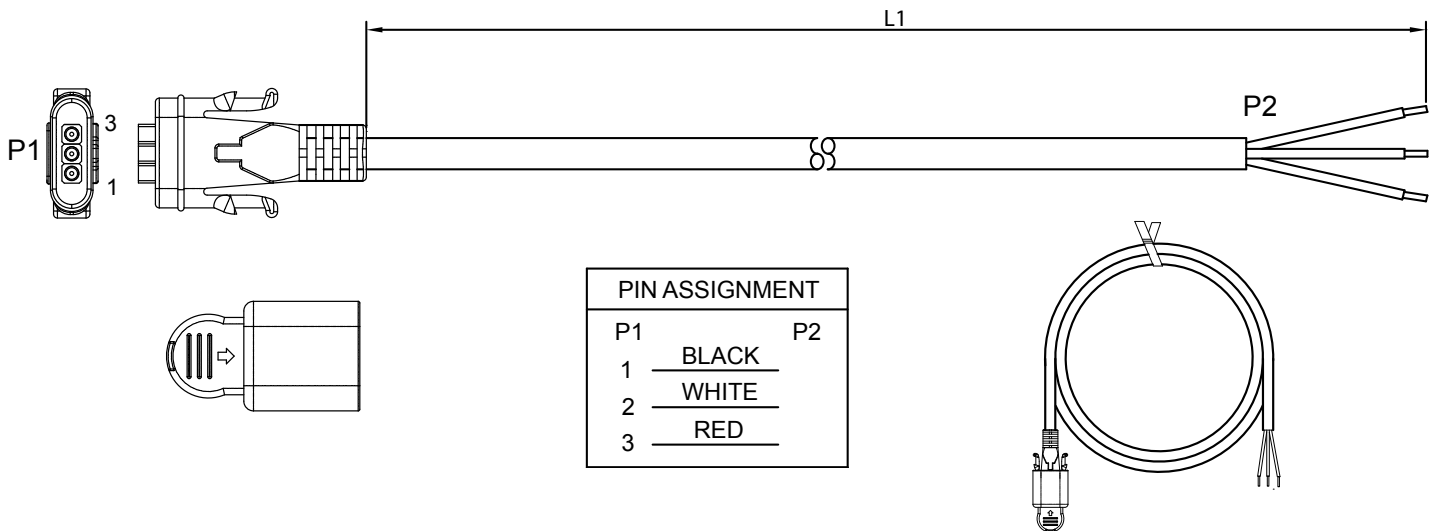

## Connection Cable SC (3-wire)

Connection Cable SC (3-wire) with the ScreenTronic system connector (female) to wire the blind (ST8300 system connector (male)) with the control.

Length: 1, 5, 10, 20 or 30m

### Technical Features:

- Cable: 22AW 6 x 3C (3 x 0,32mm<sup>2</sup>)
- Cable diameter: 4,5mm
- Material PU black (halogen-free)
- Core color: black, white, red
- Contact pins: gilded metal
- Protection class plug connection IP67

5 m

10 m

20 m

Description	Order No.
Connection Cable SC (3-wire) 1m	ST8301
Connection Cable SC (3-wire) 5m	ST8305
Connection Cable SC (3-wire) 10m	ST8310
Connection Cable SC (3-wire) 20m	ST8320
Connection Cable SC (3-wire) 30m	ST8330

# ST83xx Connection Cable SC (3-wire)

PIN ASSIGNMENT		
P1		P2
1	BLACK	
2	WHITE	
3	RED	

Connection cable  
ST83xx

Blind side  
ST8300